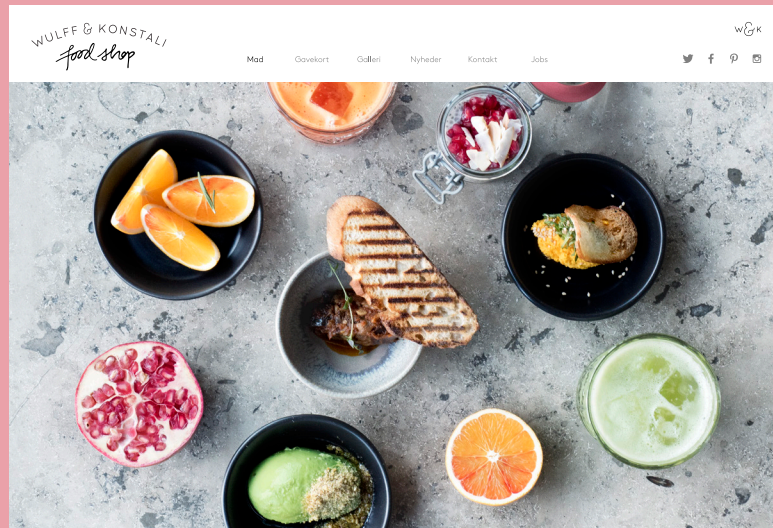

W&K

W&K

Wulff & Konstali - consists of 3 food shops in Copenhagen. At W&K all their food is homemade with lots of love and organic ingredients. They also serve Copenhagen's most instagrammed brunch.

Passion & Love

W&K's passion for homemade food and creativity was the source of inspiration for the visual identity. The Wulff & Konstali foodshop logo uses a handdrawn font to illustrate their passion for homemade food.

WULFF & KONSTALI

bakery
food shop
takeaway